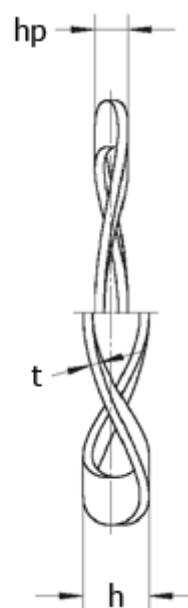

# Data Sheet

Article number: 22013510

Description: Wave washer L&M 89x79x0,5 K3  
for bearing : 6011, 6210, 6308, 6406, 16011

## Measures

d1 = 78.30  
d2 = 88.20  
F (N) at  $hp$  = 300.0  
For bearing = 6011, 6210, 6308, 6406, 16011  
h = 3.7  
 $hp$  = 1.60  
t = 0.50  
Waves = 6

Weight (kg) / 100 pcs = 0.517